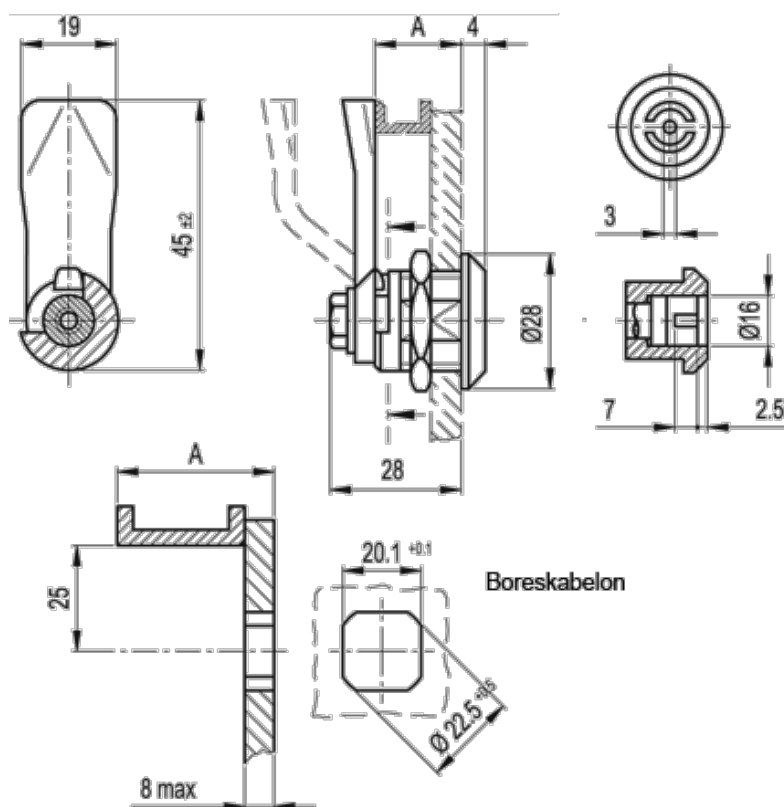

Article number: 208410241

Description: E+G Lock GN 115-VDE-24-NI
St. steel

Measures

A = 24